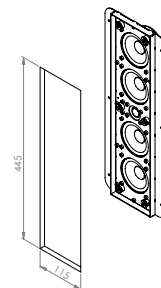

White Front cover

Code: **C1BMXF**

Dimensions HxWxD (cm) 44,0 x 11,0 x 0,8

Weight (Kg) 0,22

Finishes White microperforated metal grille

Loudspeaker

Code (8 Ω): **SIC508**

Type 2 way LCR

Components Silk dome Tw, doped paper Wf

Power RMS / Max (8 Ω) 180 / 360

Freq. resp. (Hz) 78 - 20k

Sensitivity dB (2,83V/1m) 91

Nom. impedance (Ω) 8

Woofer Ø (cm) 4 x 8,8

Tweeter voice coil Ø (cm) 2,0

Dimensions HxWxD (cm) 44,0 x 11,0 x 4,9

Weight (Kg) 2,28

Frame

Code: **CC1144**

Dimensions HxWxD (cm) 44,5 x 17,0 x 1,5

Installation hole plasterboard HxWxD (cm) 44,5 x 11,5 x 6,0 **D1**

Weight (Kg) 0,63

Materials Steel

Installation hole plasterboard

Steel

Indoor Speaker

Plasterboard