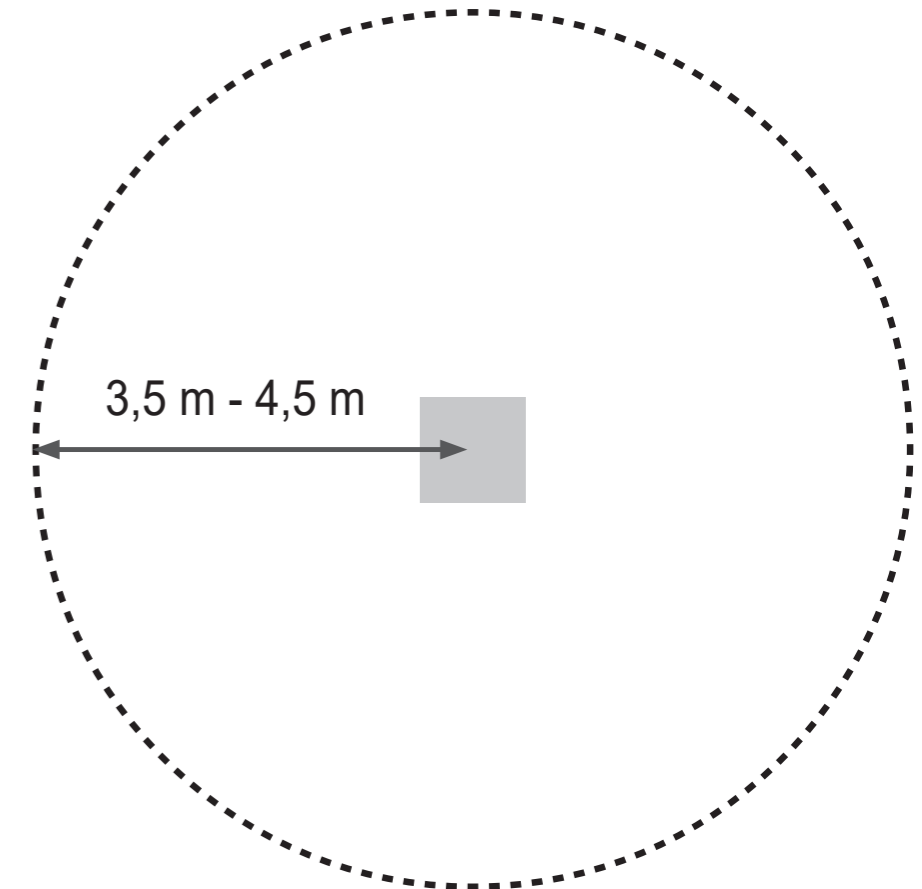

OUTDOOR SOLUTIONS

360° FLOOR BRONZE SYSTEM

POWER ●●●○○

QUALITY ●●●●○

ARRANGEMENT SUGGESTED

Suggested coverage area: radius 3.5 m - 4.5 m

COMPONENTS	GARVAN CODE	DIMENSIONS	POWER RMS/MAX	SPECIFICS
Speakers R e L	SN116	40x26x26 cm	50 / 100 W	rack
Speakers amplifier	AT232-A x N.6 SN116	21x27,5 cm	320 W	rack

AREA	SPEAKER
180 mq	N.3 Speaker
300 mq	N.5 Speaker
600 mq	N.10 Speaker
900 mq	N.15 Speaker
1200 mq	N.20 Speaker
1500 mq	N.25 Speaker